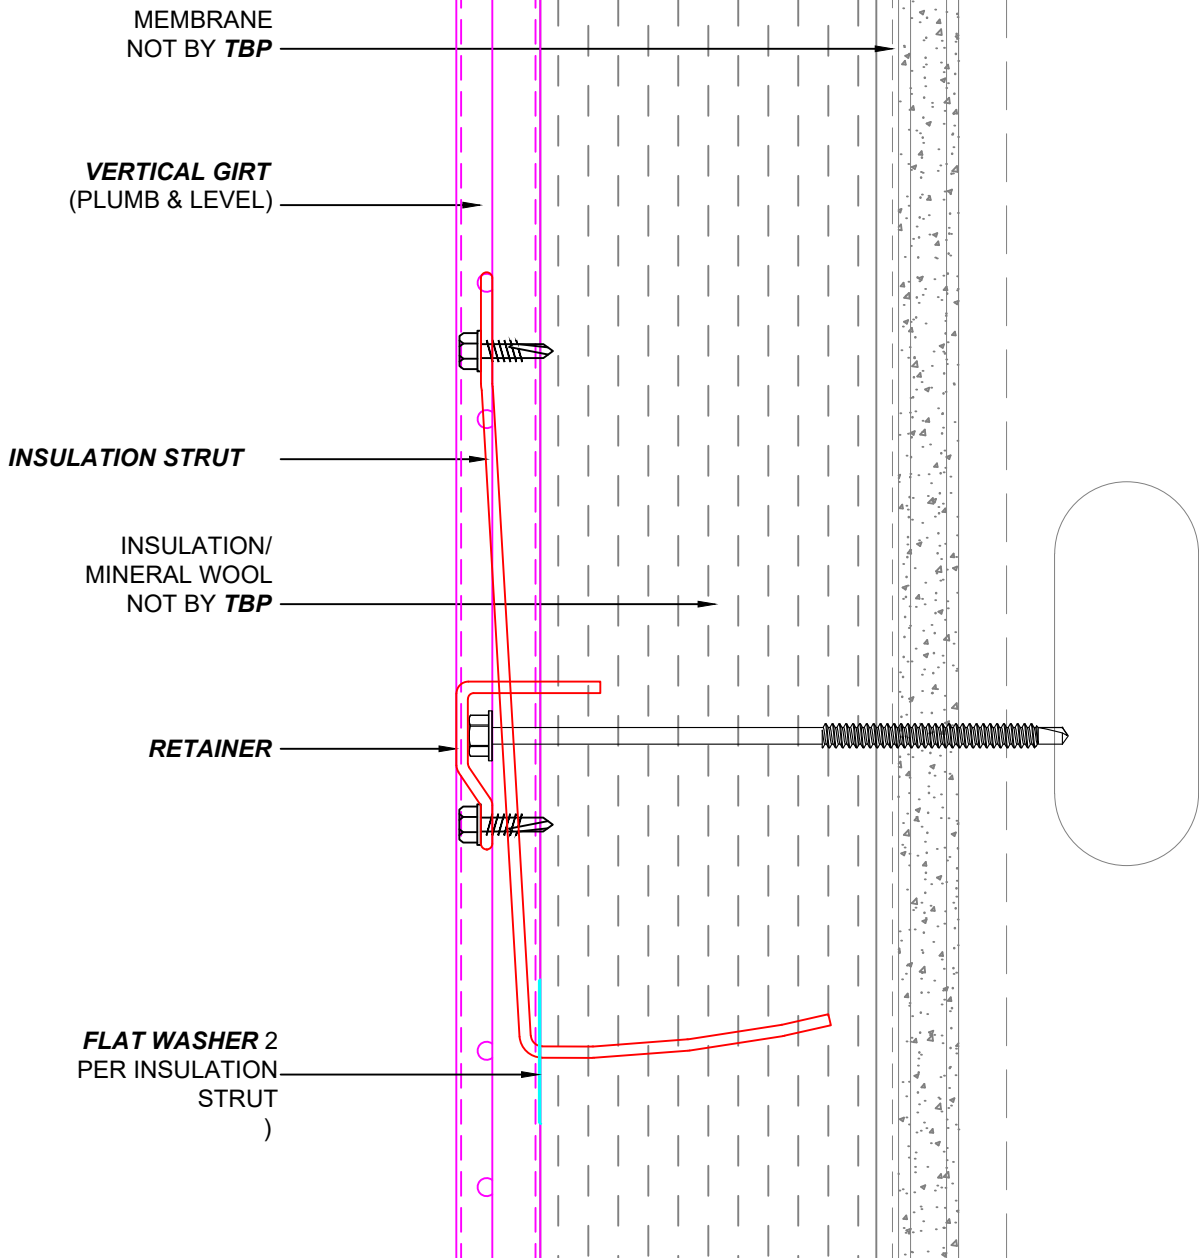

**FASTENERS SHOWN  
NOT BY TBP**

Main Office  
3530 E Atlanta Ave.  
Phoenix, AZ 85040  
West Coast Distribution  
4750 Caterpillar Rd. Suite E  
Redding, CA 96003  
PH: 602-581-5299  
www.trueblueproducts.net

DWG: <b>WINDOW JAMB</b>		DWG NO: <b>6</b>
SCALE: N.T.S.	REV: 1	
DRAWN BY: RD	REV DATE: 2.4.21	

**FASTENERS SHOWN  
NOT BY TBP**

Main Office  
3530 E Atlanta Ave.  
Phoenix, AZ 85040  
West Coast Distribution  
4750 Caterpillar Rd. Suite E  
Redding, CA 96003  
PH: 602-581-5299  
www.trueblueproducts.net

DWG:

**WINDOW SILL**

DWG NO:

**8**

SCALE: N.T.S. REV: 1

DRAWN BY: RD REV DATE: 2.4.21