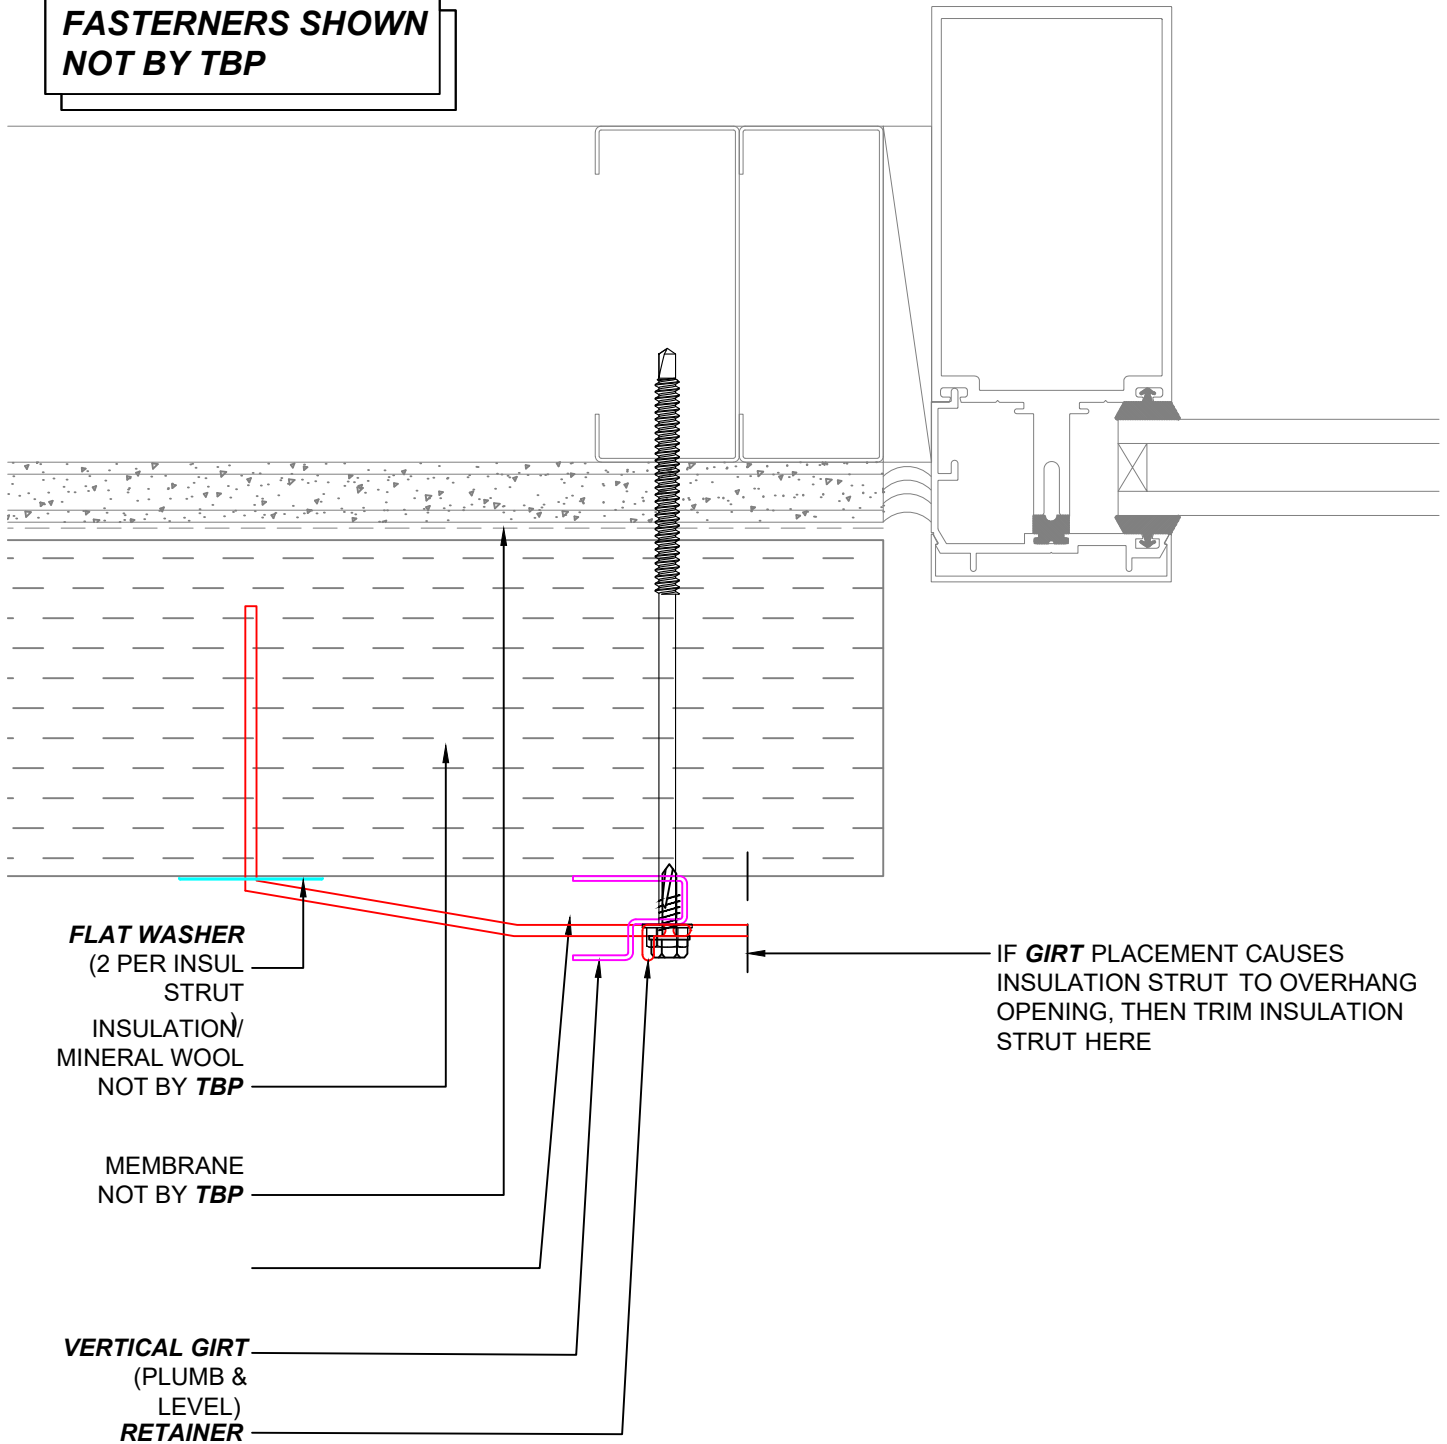

**FASTENERS SHOWN
NOT BY TBP**

Main Office
3530 E Atlanta Ave.
Phoenix, AZ 85040
West Coast Distribution
4750 Caterpillar Rd. Suite E
Redding, CA 96003
PH: 602-581-5299
www.trueblueproducts.net

DWG: WINDOW JAMB		DWG NO: 6
SCALE: N.T.S.	REV: 1	
DRAWN BY: RD	REV DATE: 2.4.21